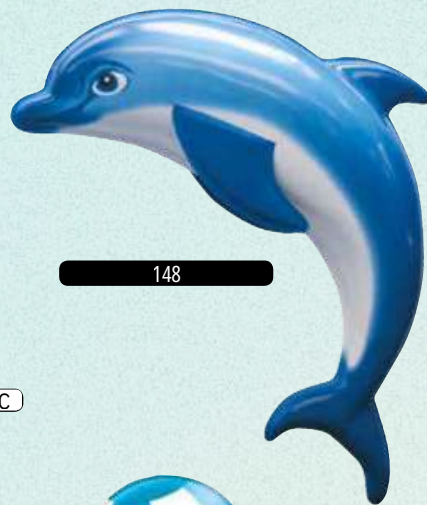

photo: P&B City Lights

Soleil

Dimensioni
 111 Dimensions
 ø90x40 cm

111 50VA11

Coquillages

Dimensions
 109 Kit 5 pz.-pcs.
 60 x 45 cm
 chacun

109

Dauphin

Dimensions
 148 80x80x 30 cm

148

Ballon de plage

Dimensions
 123 ø40cm

Art. 123-10MC
 2 facciate, fronte e retro.
 Art. 123-10MC
 2 faces, back and front.
 Art. 123-10MC
 2 faces, l'arrière et le devant.

123 10MC