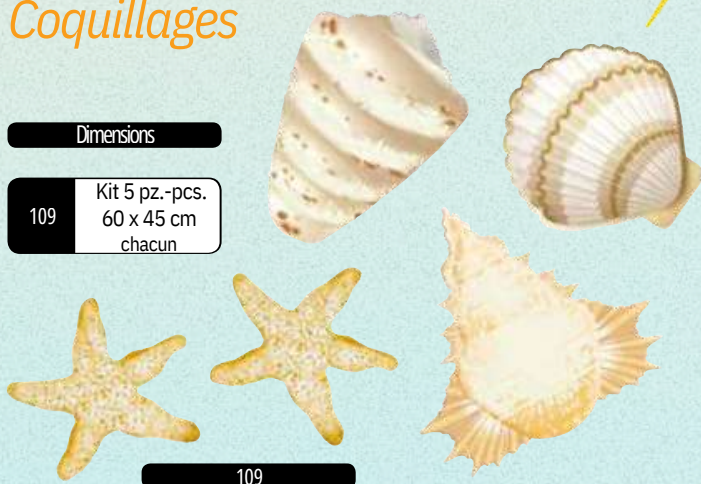

photo: P&B City Lights

Soleil

Dimensioni
 111 Dimensions
 ø90x40 cm

111 50VA11

Coquillages

Dimensions
 109 Kit 5 pz.-pcs.
 60 x 45 cm
 chacun

109

Dauphin