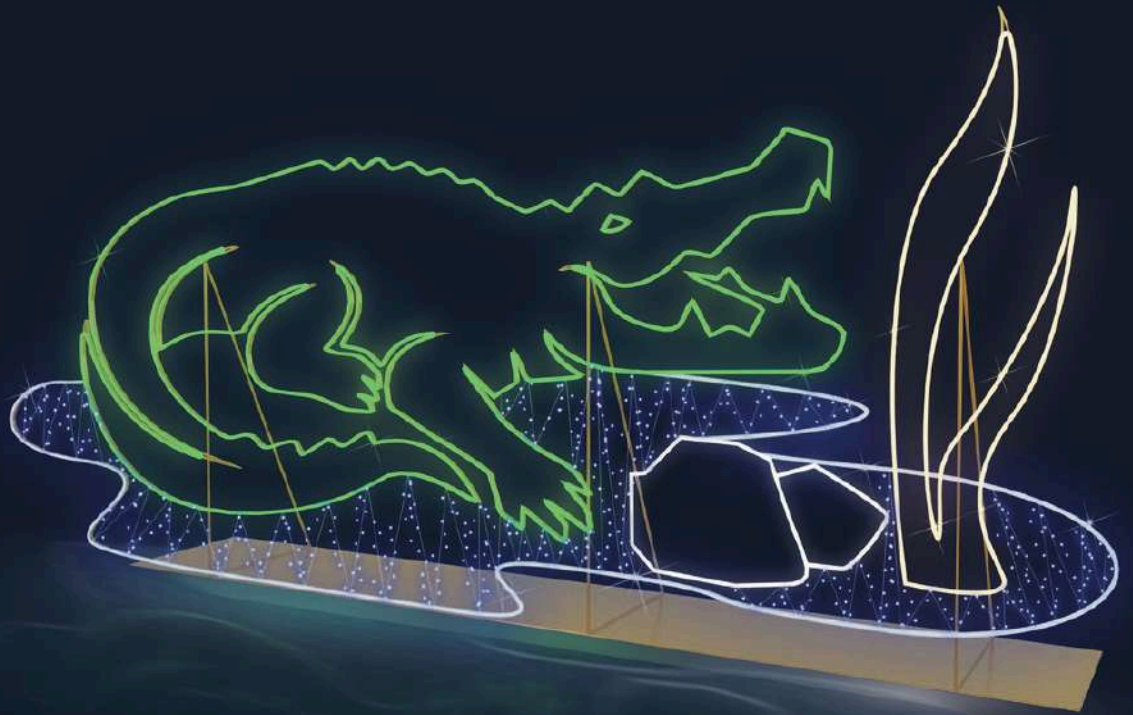

EFR-07-21-052

450 x 180 cm