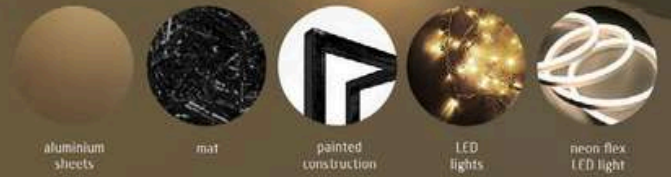

## Araignée géante Giant Spider

Size: ↑ 150 → 400 cm

attributes:

 HALLOWEEN  
Collection

 SELFIE POINT

 We think it has the  
WOW effect

 Well visible during  
DAY AND NIGHT