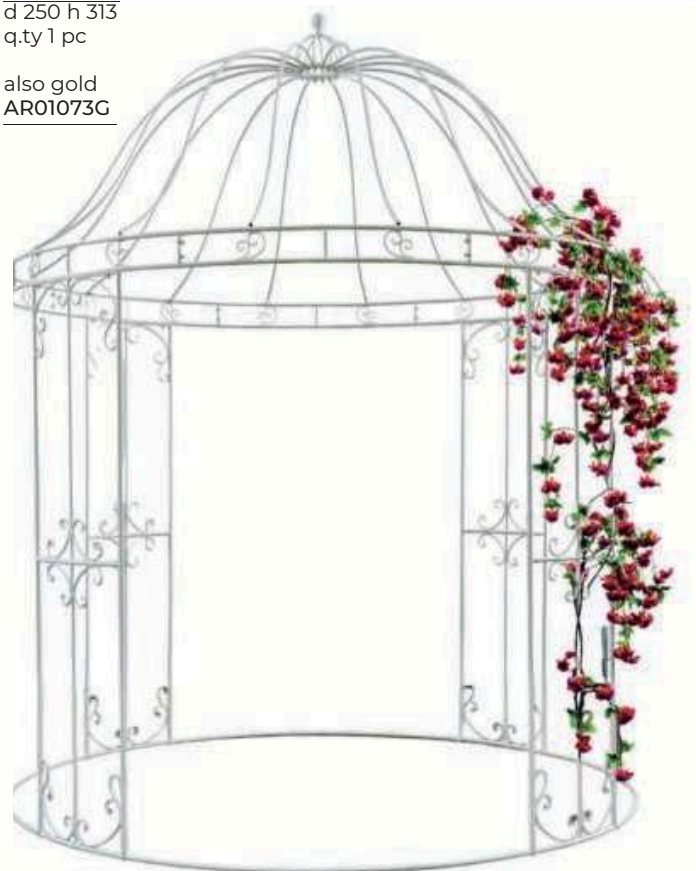

AR01037G  
metal  
160x200  
q.ty 1 pc

AR01037W  
metal  
160x200  
q.ty 1 pc

AR01074G - metal  
199x280 h 293  
q.ty 1 pc

also white  
AR01074W

AR01073W - metal  
d 250 h 313  
q.ty 1 pc

also gold  
AR01073G