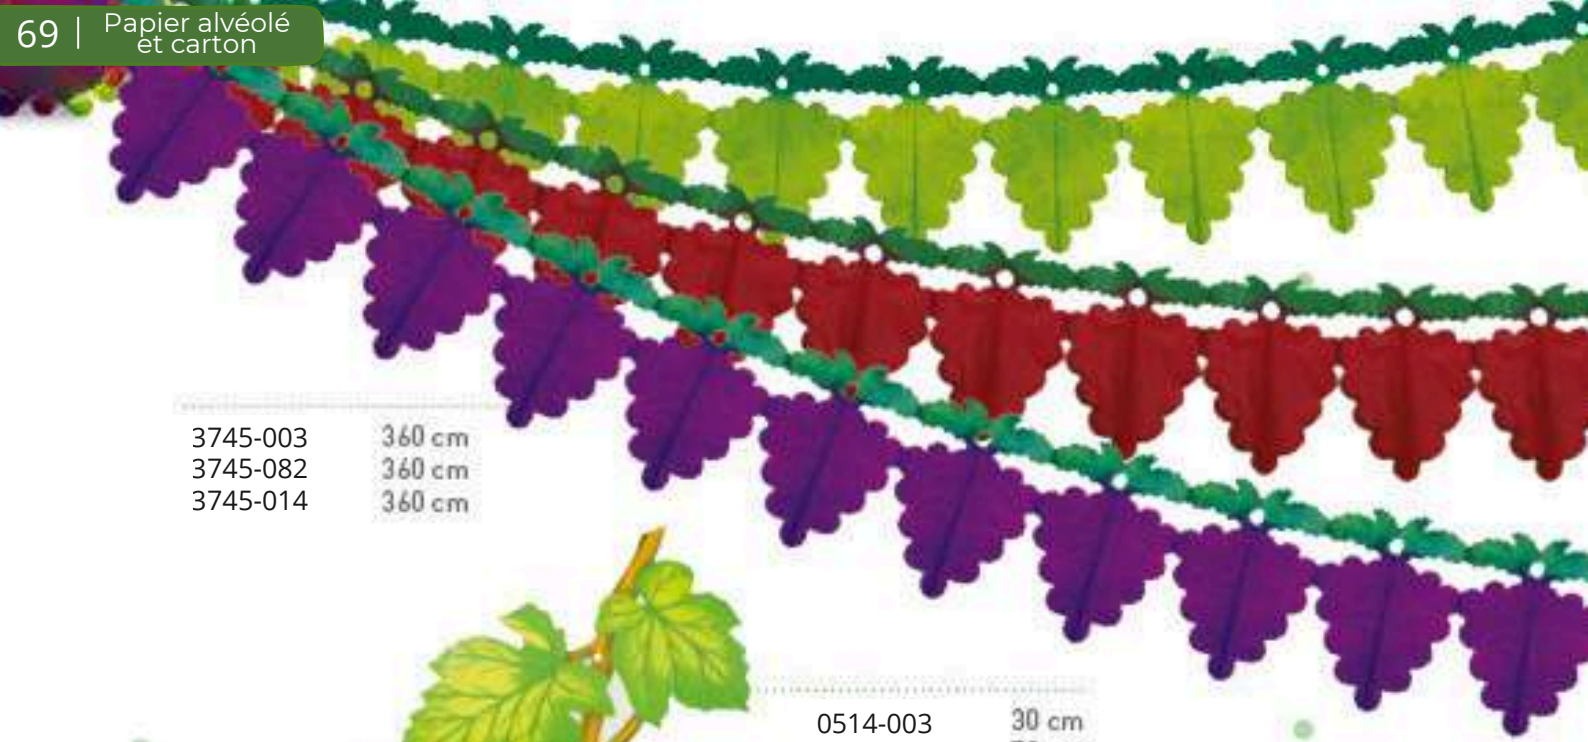

3745-003	360 cm
3745-082	360 cm
3745-014	360 cm

0514-003	30 cm
0515-003	70 cm
0516-003	95 cm