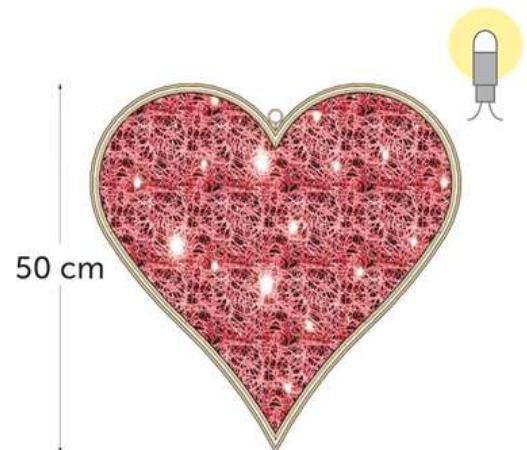

Coeur Illuminé "Alba" (sans alimentation)

Réf.: VAL022
leds blanc chauds - 50 x 50 cm - 24V