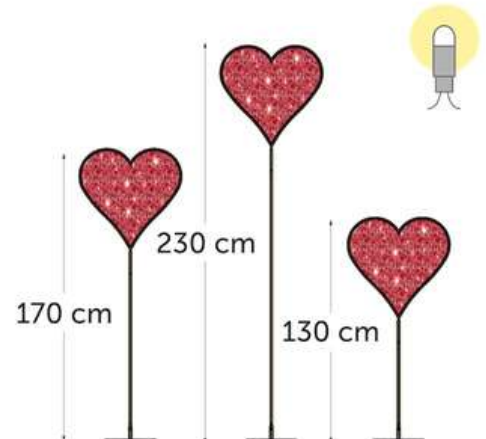

Set de 3 coeurs illumin  s "Sedona"

R  f.: VAL031

leds blanc chaud - 130, 170 & 230 cm - 24V