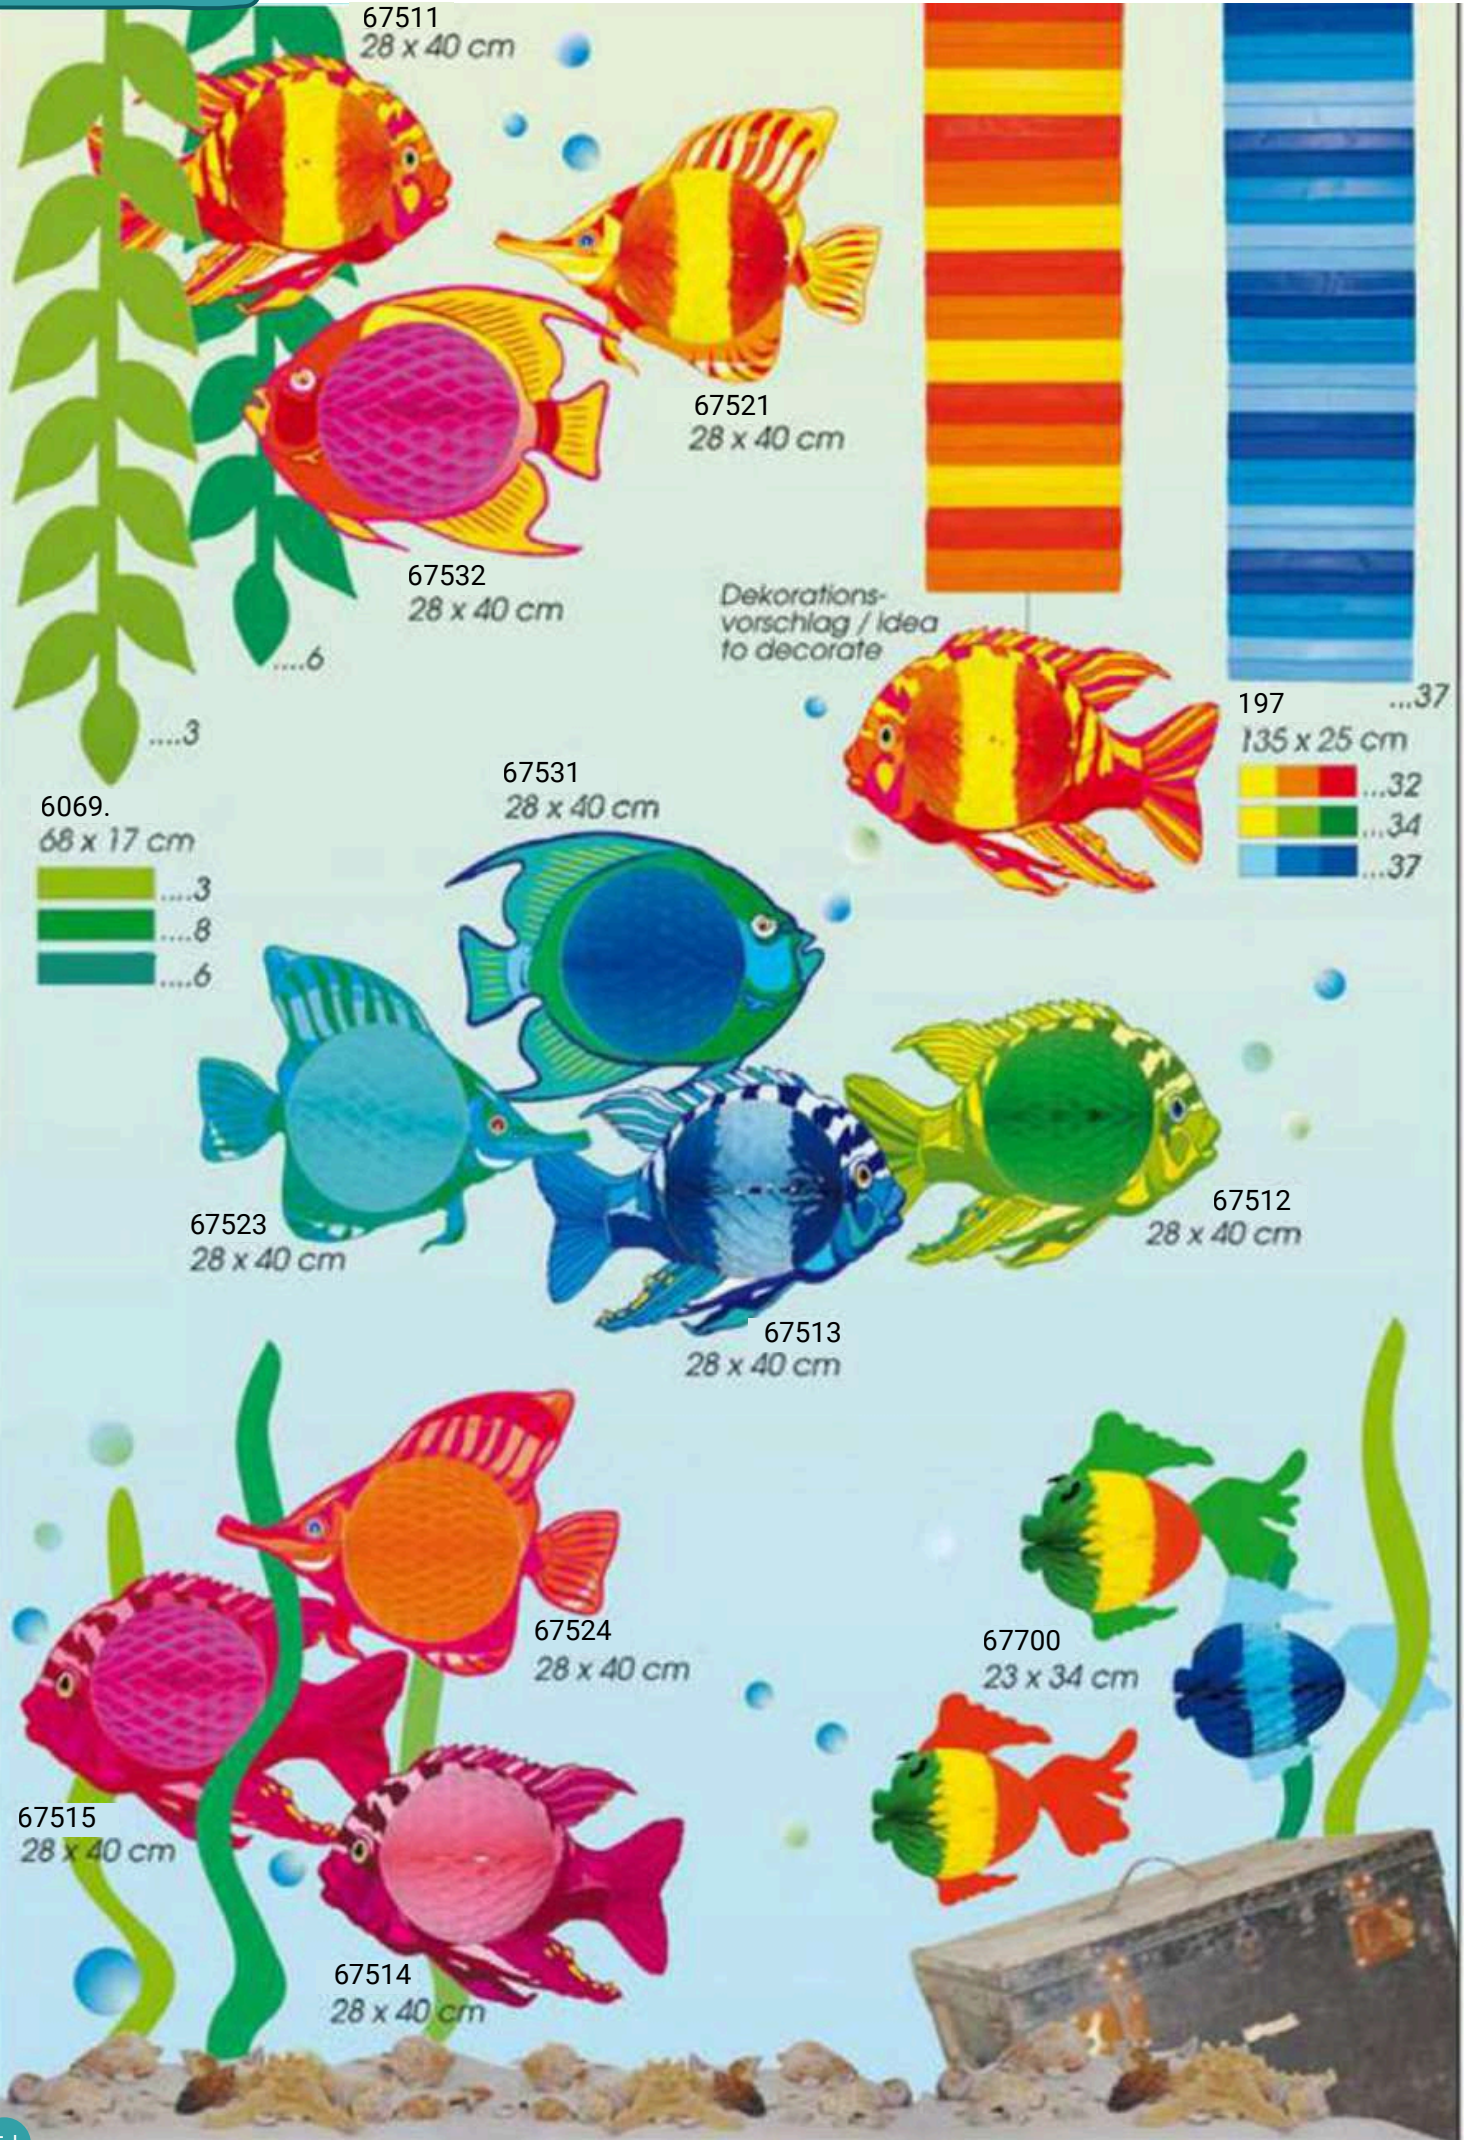

- 6762. 19 x 23 cm
- 6764. 30 x 40 cm
- 6765. 40 x 54 cm

7951.
33 x 400 cm
-3
 -8
 -6

- 1983. 160 x 38 cm
 - 1993. 160 x 38 cm
- beidseitig /
double-sided

- 6762. 19 x 23 cm
- 6764. 30 x 40 cm
- 6765. 40 x 54 cm

- 6766. 40 x 54 cm
- 6767. 60 x 75 cm
- 6768. 75 x 90 cm

- 6762. 19 x 23 cm
- 6764. 30 x 40 cm
- 6765. 40 x 54 cm

67511
28 x 40 cm

67521
28 x 40 cm

67532
28 x 40 cm

Dekorations-
vorschlag / idea
to decorate

Size: 200 x 250 x 200 cm

attributes:

- SUMMER** Collection
- We think it has the **WOW effect**

- REGIONAL** Reference
- Well visible during **DAY AND NIGHT**

- painted construction
- print-out on PVC
- neon flex LED light
- mirror boards