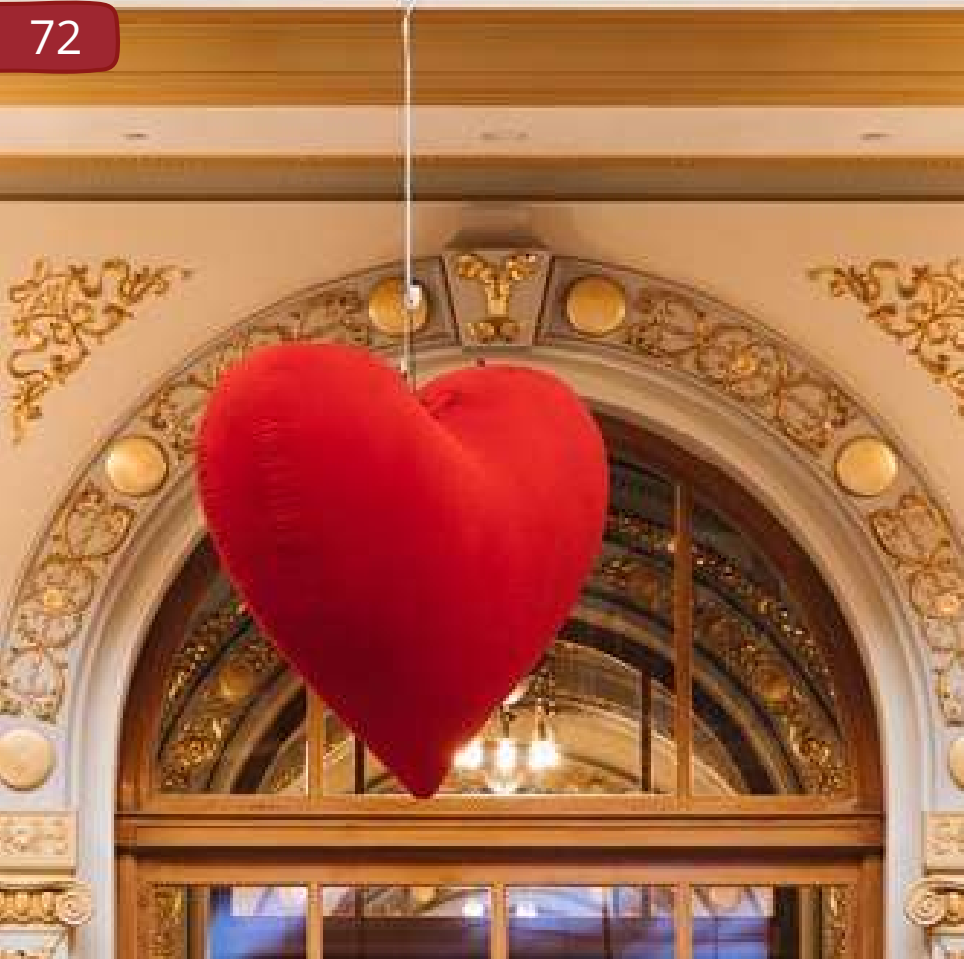

Coeur "Itaguaí"

Réf.: VAL015
rouge - 200 x 200 x 90 cm - 230V

Réf.: VAL017
Rose - 200 x 200 x 90 cm - 230V

Rose "Hamburg"

Réf.: VAL019
rouge - 300 x 300 x 200 cm - 230V