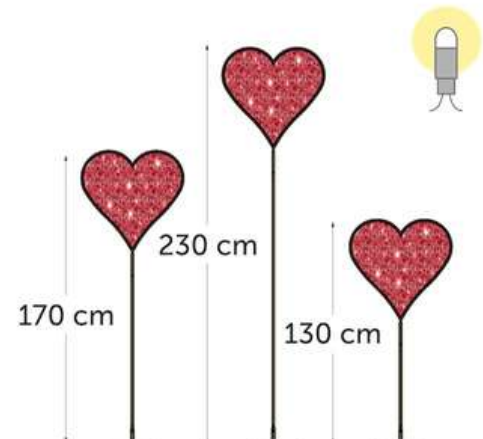

Set de 3 coeurs illuminés "Sedona"

Réf.: VAL031

leds blanc chaud - 130, 170 & 230 cm - 24V