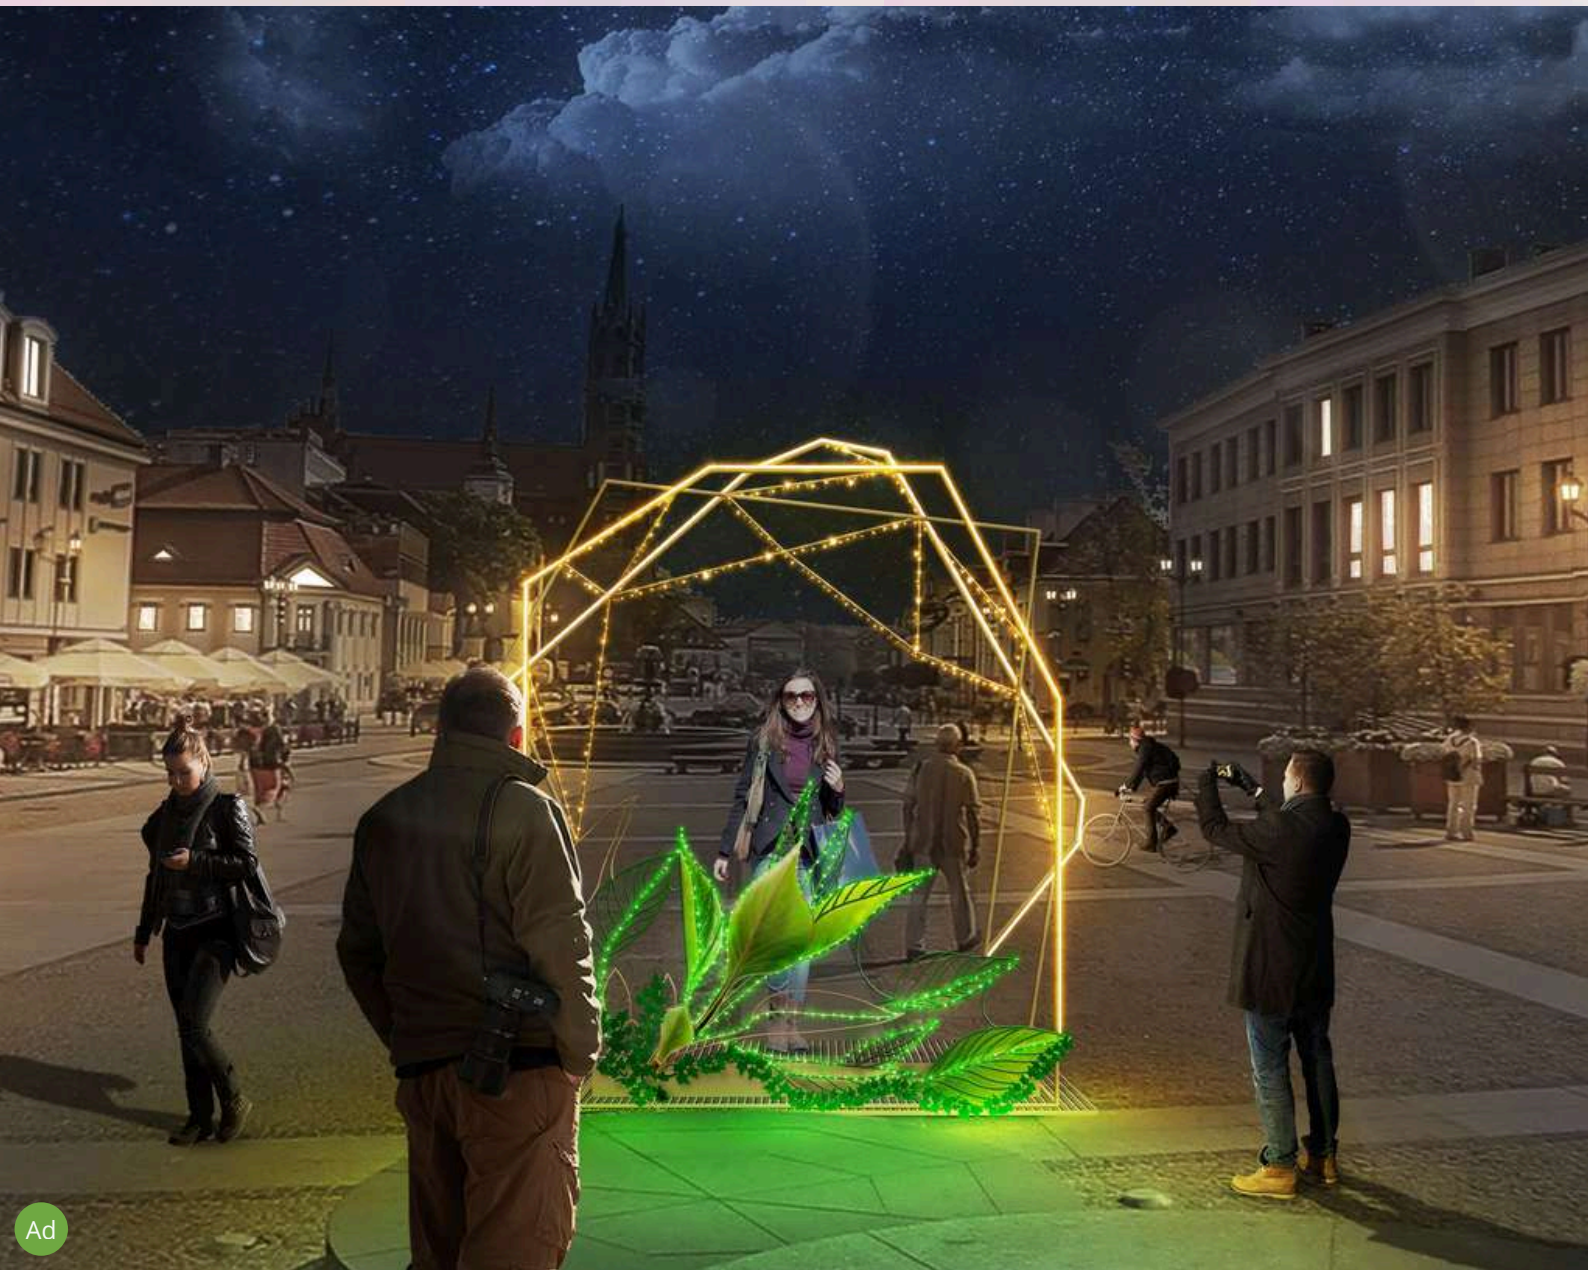

Green chair

Size: $\uparrow 250 \rightarrow 200 \times 115$ cm